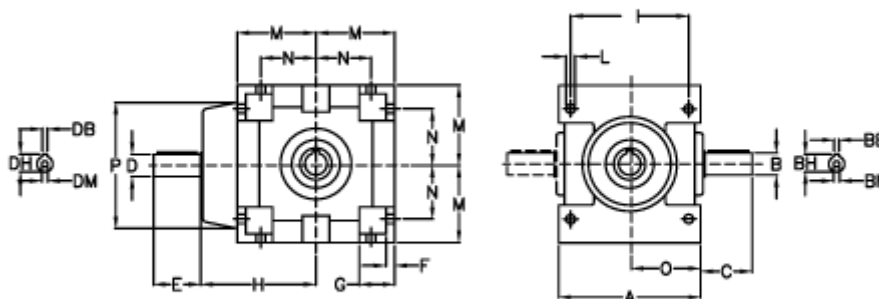

Data Sheet

Article number: 2944148001100

Description: Bevel gear RAN 48DA $i=1$

Measures

A = 240	Description = RAN 48	E $i \geq 2$ = 80	O = 120
BB H7 = 14	D h6 $i=1$ = 48	F = 20	P f7 = 240
BH = 51.5	D h6 $i \geq 2$ = 38	G = 70	Weight (kg) = 63.0
B h6 = 48	DH $i=1$ = 51.5	H = 213	
BM = M16	DH $i \geq 2$ = 41.0	I = 200	
C = 110	DM $i=1$ = M16	L = 16.0	
DB $i=1$ = 14	DM $i \geq 2$ = M12	M = 140	
DB $i \geq 2$ = 10	E $i=1$ = 110	N = 95	